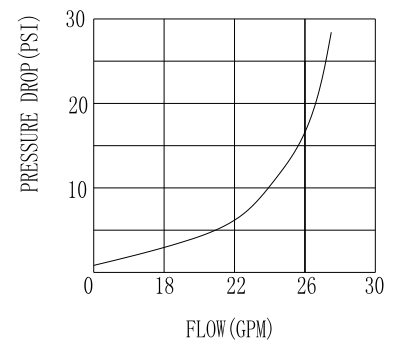

1.05" TOP DISTRIBUTOR (FLECK, CANATURE AND RUNXIN VALVES) (6" ~ 12" TANKS)

SLOT: 0.2mm

REMARK: 1PSI=0.007MPa, 1GPM=227L/H

PART NUMBER	DESCRIPTION	TANK DIAMETER (INCHES/MM)	RISER TUBE DIAMETER (INCHES/MM)	SLOT
50166	1.05" TOP DISTRIBUTOR	6" ~ 12"(155 ~ 310mm)	3/4"(26.7mm)	0.2MM

1.05" TOP DISTRIBUTOR (AUTOTROL, CLACK VALVES) (6" ~ 12" TANKS)

SLOT: 0.3mm

REMARK: 1PSI=0.007MPa, 1GPM=227L/H

PART NUMBER	DESCRIPTION	TANK DIAMETER (INCHES/MM)	RISER TUBE DIAMETER (INCHES/MM)	SLOT
50245	1.05" TOP DISTRIBUTOR	6" ~ 12"(155 ~ 310mm)	3/4"(26.7mm)	0.3MM