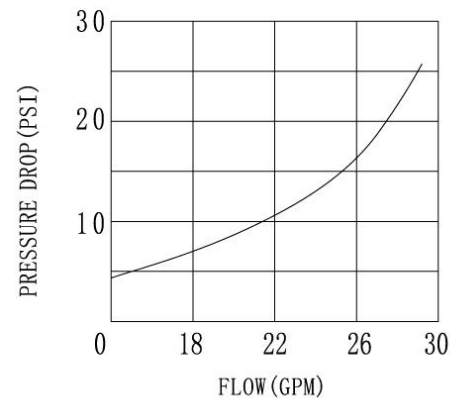

Distributor Catalog

3/4" Riser Tube

www.wave-cber.com

Wave Cyber (Shanghai) Co., Ltd.

150324WCEN

**1.05" BOTTOM DISTRIBUTOR
(6" ~ 12" TANKS)
SLOT: 0.2mm**

REMARK: 1PSI=0.007MPa, 1GPM=227L/H

PART NUMBER	DESCRIPTION	TANK DIAMETER (INCHES/MM)	RISER TUBE DIAMETER (INCHES/MM)	SLOT
10772	1.05" BOTTOM DISTRIBUTOR	6"~12"(155~310mm)	3/4"(26.7mm)	0.2MM

**1.05" BOTTOM DISTRIBUTOR
(6" ~ 12" TANKS)
SLOT: 0.3mm**

REMARK: 1PSI=0.007MPa, 1GPM=227L/H

PART NUMBER	DESCRIPTION	TANK DIAMETER (INCHES/MM)	RISER TUBE DIAMETER (INCHES/MM)	SLOT
50243	1.05" BOTTOM DISTRIBUTOR	6"~12"(155~310mm)	3/4"(26.7mm)	0.3MM

1.05" TOP DISTRIBUTOR (FLECK, CANATURE AND RUNXIN VALVES) (6" ~ 12" TANKS)

SLOT: 0.2mm

REMARK: 1PSI=0.007MPa, 1GPM=227L/H

PART NUMBER	DESCRIPTION	TANK DIAMETER (INCHES/MM)	RISER TUBE DIAMETER (INCHES/MM)	SLOT
50166	1.05" TOP DISTRIBUTOR	6" ~ 12"(155 ~ 310mm)	3/4"(26.7mm)	0.2MM

1.05" TOP DISTRIBUTOR (AUTOTROL, CLACK VALVES) (6" ~ 12" TANKS)

SLOT: 0.3mm

REMARK: 1PSI=0.007MPa, 1GPM=227L/H

PART NUMBER	DESCRIPTION	TANK DIAMETER (INCHES/MM)	RISER TUBE DIAMETER (INCHES/MM)	SLOT
50245	1.05" TOP DISTRIBUTOR	6" ~ 12"(155 ~ 310mm)	3/4"(26.7mm)	0.3MM