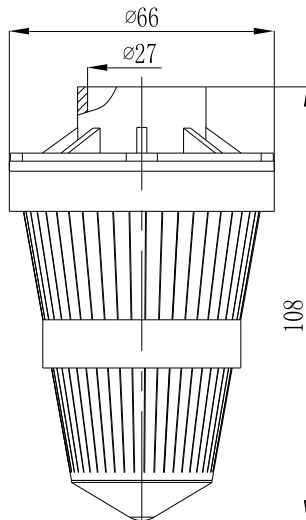

Distributor Catalog

3/4" Riser Tube

www.wave-cber.com

Wave Cyber (Shanghai) Co., Ltd.

150324WCEN

**1.05" BOTTOM DISTRIBUTOR
(6" ~ 12" TANKS)
SLOT: 0.2mm**

REMARK: 1PSI=0.007MPa, 1GPM=227L/H

PART NUMBER	DESCRIPTION	TANK DIAMETER (INCHES/MM)	RISER TUBE DIAMETER (INCHES/MM)	SLOT
10772	1.05" BOTTOM DISTRIBUTOR	6"~12"(155~310mm)	3/4"(26.7mm)	0.2MM

**1.05" BOTTOM DISTRIBUTOR
(6" ~ 12" TANKS)
SLOT: 0.3mm**

REMARK: 1PSI=0.007MPa, 1GPM=227L/H

PART NUMBER	DESCRIPTION	TANK DIAMETER (INCHES/MM)	RISER TUBE DIAMETER (INCHES/MM)	SLOT
50243	1.05" BOTTOM DISTRIBUTOR	6"~12"(155~310mm)	3/4"(26.7mm)	0.3MM

1.05" TOP DISTRIBUTOR (FLECK, CANATURE AND RUNXIN VALVES) (6" ~ 12" TANKS)

SLOT: 0.2mm

REMARK: 1PSI=0.007MPa, 1GPM=227L/H

PART NUMBER	DESCRIPTION	TANK DIAMETER (INCHES/MM)	RISER TUBE DIAMETER (INCHES/MM)	SLOT
50166	1.05" TOP DISTRIBUTOR	6" ~ 12"(155 ~ 310mm)	3/4"(26.7mm)	0.2MM

1.05" TOP DISTRIBUTOR (AUTOTROL, CLACK VALVES) (6" ~ 12" TANKS)

SLOT: 0.3mm

REMARK: 1PSI=0.007MPa, 1GPM=227L/H

PART NUMBER	DESCRIPTION	TANK DIAMETER (INCHES/MM)	RISER TUBE DIAMETER (INCHES/MM)	SLOT
50245	1.05" TOP DISTRIBUTOR	6" ~ 12"(155 ~ 310mm)	3/4"(26.7mm)	0.3MM