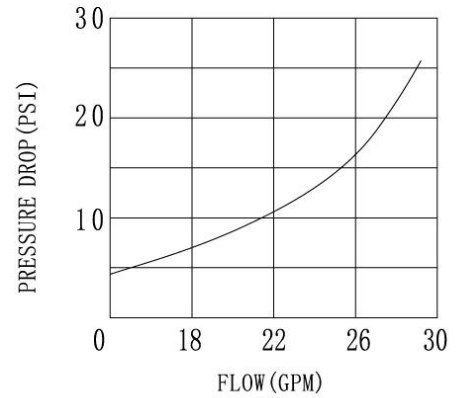

Distributor Catalog

3/4" Riser Tube

www.wave-cber.com

Wave Cyber (Shanghai) Co., Ltd.

150324WCEN

**1.05" BOTTOM DISTRIBUTOR
(6" ~ 12" TANKS)
SLOT: 0.2mm**

REMARK: 1PSI=0.007MPa, 1GPM=227L/H

PART NUMBER	DESCRIPTION	TANK DIAMETER (INCHES/MM)	RISER TUBE DIAMETER (INCHES/MM)	SLOT
10772	1.05" BOTTOM DISTRIBUTOR	6"~12"(155~310mm)	3/4"(26.7mm)	0.2MM

**1.05" BOTTOM DISTRIBUTOR
(6" ~ 12" TANKS)
SLOT: 0.3mm**

REMARK: 1PSI=0.007MPa, 1GPM=227L/H

PART NUMBER	DESCRIPTION	TANK DIAMETER (INCHES/MM)	RISER TUBE DIAMETER (INCHES/MM)	SLOT
50243	1.05" BOTTOM DISTRIBUTOR	6"~12"(155~310mm)	3/4"(26.7mm)	0.3MM

1.05" TOP DISTRIBUTOR (FLECK, CANATURE AND RUNXIN VALVES) (6" ~ 12" TANKS)

SLOT: 0.2mm

REMARK: 1PSI=0.007MPa, 1GPM=227L/H

PART NUMBER	DESCRIPTION	TANK DIAMETER (INCHES/MM)	RISER TUBE DIAMETER (INCHES/MM)	SLOT
50166	1.05" TOP DISTRIBUTOR	6" ~ 12"(155 ~ 310mm)	3/4"(26.7mm)	0.2MM

1.05" TOP DISTRIBUTOR (AUTOTROL, CLACK VALVES) (6" ~ 12" TANKS)

SLOT: 0.3mm

REMARK: 1PSI=0.007MPa, 1GPM=227L/H

PART NUMBER	DESCRIPTION	TANK DIAMETER (INCHES/MM)	RISER TUBE DIAMETER (INCHES/MM)	SLOT
50245	1.05" TOP DISTRIBUTOR	6" ~ 12"(155 ~ 310mm)	3/4"(26.7mm)	0.3MM