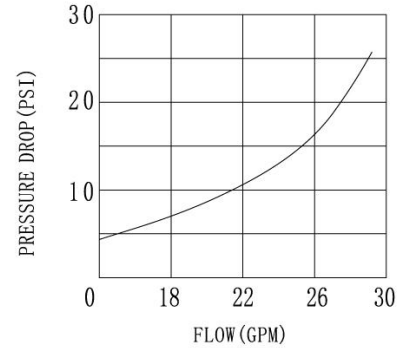

Distributor Catalog

3/4" Riser Tube

www.wave-cber.com

Wave Cyber (Shanghai) Co., Ltd.

150324WCEN

**1.05" BOTTOM DISTRIBUTOR
(6" ~ 12" TANKS)
SLOT: 0.2mm**

REMARK: 1PSI=0.007MPa, 1GPM=227L/H

PART NUMBER	DESCRIPTION	TANK DIAMETER (INCHES/MM)	RISER TUBE DIAMETER (INCHES/MM)	SLOT
10772	1.05" BOTTOM DISTRIBUTOR	6"~12"(155~310mm)	3/4"(26.7mm)	0.2MM

**1.05" BOTTOM DISTRIBUTOR
(6" ~ 12" TANKS)
SLOT: 0.3mm**

REMARK: 1PSI=0.007MPa, 1GPM=227L/H

PART NUMBER	DESCRIPTION	TANK DIAMETER (INCHES/MM)	RISER TUBE DIAMETER (INCHES/MM)	SLOT
50243	1.05" BOTTOM DISTRIBUTOR	6"~12"(155~310mm)	3/4"(26.7mm)	0.3MM

1.05" TOP DISTRIBUTOR (FLECK, CANATURE AND RUNXIN VALVES) (6" ~ 12" TANKS)

SLOT: 0.2mm

REMARK: 1PSI=0.007MPa, 1GPM=227L/H

PART NUMBER	DESCRIPTION	TANK DIAMETER (INCHES/MM)	RISER TUBE DIAMETER (INCHES/MM)	SLOT
50166	1.05" TOP DISTRIBUTOR	6" ~ 12"(155 ~ 310mm)	3/4"(26.7mm)	0.2MM

1.05" TOP DISTRIBUTOR (AUTOTROL, CLACK VALVES) (6" ~ 12" TANKS)

SLOT: 0.3mm

REMARK: 1PSI=0.007MPa, 1GPM=227L/H

PART NUMBER	DESCRIPTION	TANK DIAMETER (INCHES/MM)	RISER TUBE DIAMETER (INCHES/MM)	SLOT
50245	1.05" TOP DISTRIBUTOR	6" ~ 12"(155 ~ 310mm)	3/4"(26.7mm)	0.3MM