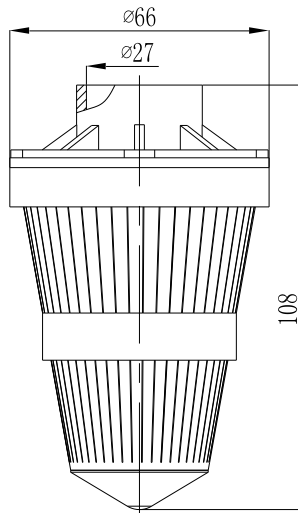

Distributor Catalog

3/4" Riser Tube

www.wave-cber.com

Wave Cyber (Shanghai) Co., Ltd.

150324WCEN

**1.05" BOTTOM DISTRIBUTOR
(6" ~ 12" TANKS)
SLOT: 0.2mm**

REMARK: 1PSI=0.007MPa, 1GPM=227L/H

PART NUMBER	DESCRIPTION	TANK DIAMETER (INCHES/MM)	RISER TUBE DIAMETER (INCHES/MM)	SLOT
10772	1.05" BOTTOM DISTRIBUTOR	6"~12"(155~310mm)	3/4"(26.7mm)	0.2MM

**1.05" BOTTOM DISTRIBUTOR
(6" ~ 12" TANKS)
SLOT: 0.3mm**

REMARK: 1PSI=0.007MPa, 1GPM=227L/H

PART NUMBER	DESCRIPTION	TANK DIAMETER (INCHES/MM)	RISER TUBE DIAMETER (INCHES/MM)	SLOT
50243	1.05" BOTTOM DISTRIBUTOR	6"~12"(155~310mm)	3/4"(26.7mm)	0.3MM

1.05" TOP DISTRIBUTOR (FLECK, CANATURE AND RUNXIN VALVES) (6" ~ 12" TANKS)

SLOT: 0.2mm

REMARK: 1PSI=0.007MPa, 1GPM=227L/H

PART NUMBER	DESCRIPTION	TANK DIAMETER (INCHES/MM)	RISER TUBE DIAMETER (INCHES/MM)	SLOT
50166	1.05" TOP DISTRIBUTOR	6" ~ 12"(155 ~ 310mm)	3/4"(26.7mm)	0.2MM

1.05" TOP DISTRIBUTOR (AUTOTROL, CLACK VALVES) (6" ~ 12" TANKS)

SLOT: 0.3mm

REMARK: 1PSI=0.007MPa, 1GPM=227L/H

PART NUMBER	DESCRIPTION	TANK DIAMETER (INCHES/MM)	RISER TUBE DIAMETER (INCHES/MM)	SLOT
50245	1.05" TOP DISTRIBUTOR	6" ~ 12"(155 ~ 310mm)	3/4"(26.7mm)	0.3MM