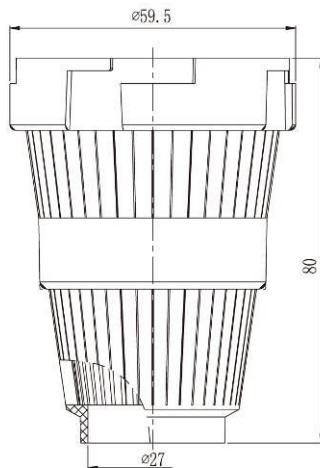

Distributor Catalog

3/4" Riser Tube

www.wave-cber.com

Wave Cyber (Shanghai) Co., Ltd.

150324WCEN

**1.05" BOTTOM DISTRIBUTOR
(6" ~ 12" TANKS)
SLOT: 0.2mm**

REMARK: 1PSI=0.007MPa, 1GPM=227L/H

PART NUMBER	DESCRIPTION	TANK DIAMETER (INCHES/MM)	RISER TUBE DIAMETER (INCHES/MM)	SLOT
10772	1.05" BOTTOM DISTRIBUTOR	6"~12"(155~310mm)	3/4"(26.7mm)	0.2MM

**1.05" BOTTOM DISTRIBUTOR
(6" ~ 12" TANKS)
SLOT: 0.3mm**

REMARK: 1PSI=0.007MPa, 1GPM=227L/H

PART NUMBER	DESCRIPTION	TANK DIAMETER (INCHES/MM)	RISER TUBE DIAMETER (INCHES/MM)	SLOT
50243	1.05" BOTTOM DISTRIBUTOR	6"~12"(155~310mm)	3/4"(26.7mm)	0.3MM

1.05" TOP DISTRIBUTOR (FLECK, CANATURE AND RUNXIN VALVES) (6" ~ 12" TANKS)

SLOT: 0.2mm

REMARK: 1PSI=0.007MPa, 1GPM=227L/H

PART NUMBER	DESCRIPTION	TANK DIAMETER (INCHES/MM)	RISER TUBE DIAMETER (INCHES/MM)	SLOT
50166	1.05" TOP DISTRIBUTOR	6" ~ 12"(155 ~ 310mm)	3/4"(26.7mm)	0.2MM

1.05" TOP DISTRIBUTOR (AUTOTROL, CLACK VALVES) (6" ~ 12" TANKS)

SLOT: 0.3mm

REMARK: 1PSI=0.007MPa, 1GPM=227L/H

PART NUMBER	DESCRIPTION	TANK DIAMETER (INCHES/MM)	RISER TUBE DIAMETER (INCHES/MM)	SLOT
50245	1.05" TOP DISTRIBUTOR	6" ~ 12"(155 ~ 310mm)	3/4"(26.7mm)	0.3MM