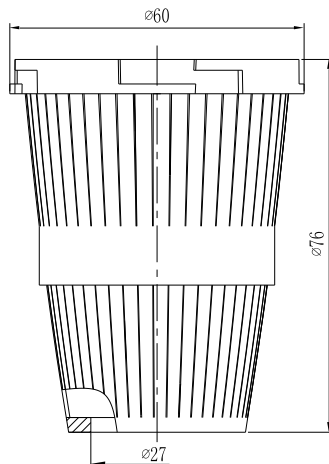

Distributor Catalog

3/4" Riser Tube

www.wave-cber.com

Wave Cyber (Shanghai) Co., Ltd.

150324WCEN

**1.05" BOTTOM DISTRIBUTOR
(6" ~ 12" TANKS)
SLOT: 0.2mm**

REMARK: 1PSI=0.007MPa, 1GPM=227L/H

PART NUMBER	DESCRIPTION	TANK DIAMETER (INCHES/MM)	RISER TUBE DIAMETER (INCHES/MM)	SLOT
10772	1.05" BOTTOM DISTRIBUTOR	6"~12"(155~310mm)	3/4"(26.7mm)	0.2MM

**1.05" BOTTOM DISTRIBUTOR
(6" ~ 12" TANKS)
SLOT: 0.3mm**

REMARK: 1PSI=0.007MPa, 1GPM=227L/H

PART NUMBER	DESCRIPTION	TANK DIAMETER (INCHES/MM)	RISER TUBE DIAMETER (INCHES/MM)	SLOT
50243	1.05" BOTTOM DISTRIBUTOR	6"~12"(155~310mm)	3/4"(26.7mm)	0.3MM

1.05" TOP DISTRIBUTOR (FLECK, CANATURE AND RUNXIN VALVES) (6" ~ 12" TANKS)

SLOT: 0.2mm

REMARK: 1PSI=0.007MPa, 1GPM=227L/H

PART NUMBER	DESCRIPTION	TANK DIAMETER (INCHES/MM)	RISER TUBE DIAMETER (INCHES/MM)	SLOT
50166	1.05" TOP DISTRIBUTOR	6" ~ 12"(155 ~ 310mm)	3/4"(26.7mm)	0.2MM

1.05" TOP DISTRIBUTOR (AUTOTROL, CLACK VALVES) (6" ~ 12" TANKS)

SLOT: 0.3mm

REMARK: 1PSI=0.007MPa, 1GPM=227L/H

PART NUMBER	DESCRIPTION	TANK DIAMETER (INCHES/MM)	RISER TUBE DIAMETER (INCHES/MM)	SLOT
50245	1.05" TOP DISTRIBUTOR	6" ~ 12"(155 ~ 310mm)	3/4"(26.7mm)	0.3MM